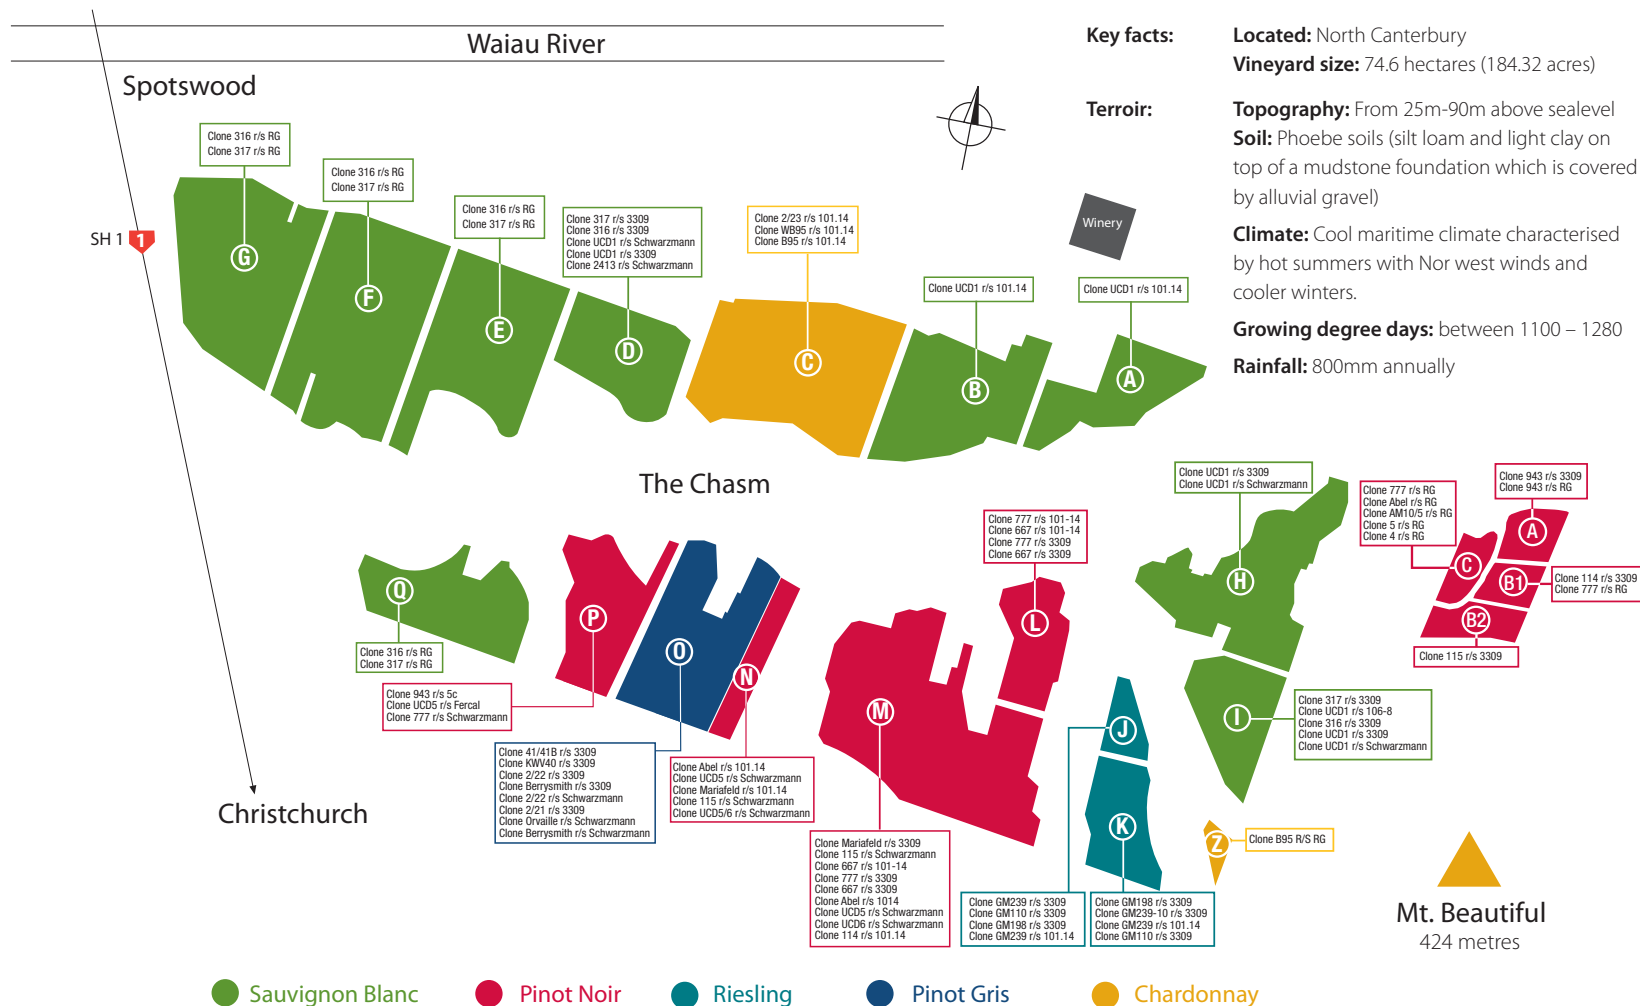

Sauvignon Blanc

Planted 2004-2006
9 blocks, 38.0 hectares (93.86 acres)
84464 vines
@2.4x 1.5 metres
Yield: 8 tonnes/hectare (3.23 T/acre)
3kgs/vine

Pinot Noir

Planted 2004-2013
8 blocks, 21.592 hectares (53.35 acres)
94,000 vines
@2.2x1.0 metres
Yield: 6 tonnes/hectare (2.50 T/acre)
1.2kgs/vine

Pinot Gris

Planted 2005-2006
1 block 4.2895 hectares (10.59 acres)
11733 vines
@2.4x1.5 metres
Yield: 6 tonnes/hectare (2.4 T/acre)
2.2kgs/vine

Riesling

Planted 2005
2 blocks, 2.63 hectares (6.49 acres)
10570 vines
@2.4 x1.05
Yield: 7 tonnes/hectare (2.8 T/acre)
1.8kgs/vine

Chardonnay

Planted 2006-2011
2 blocks, 6.3793 hectares (15.75 acres)
17433 vines
@2.4 x1.65 metres
Yield: 8 tonnes/hectare (3.23 T/acre)
3kgs/vine

Mt. Beautiful
424 metres